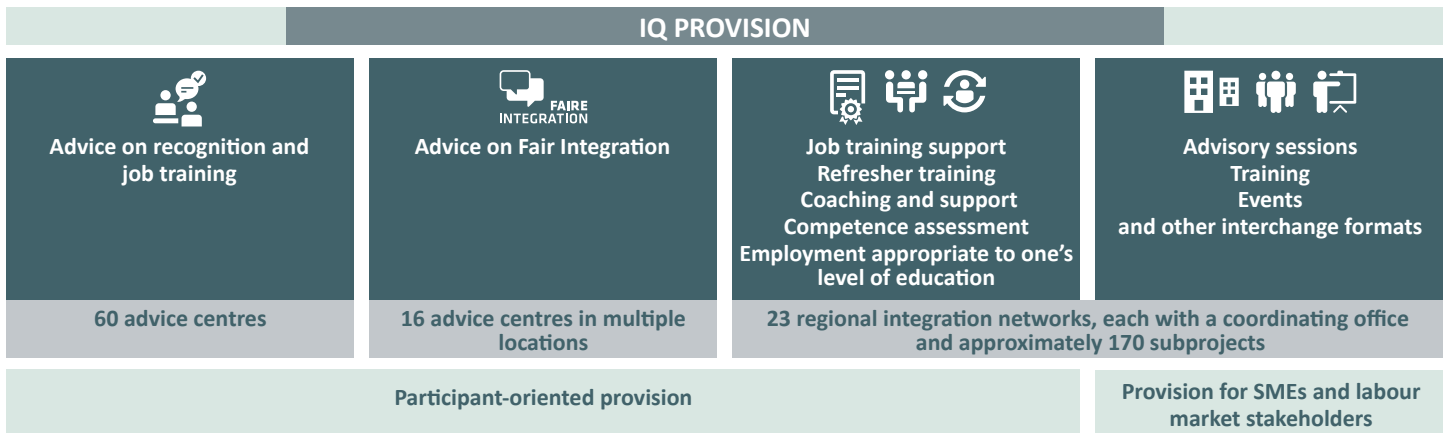

Network IQ in ESF Plus

The Network IQ – Integration through Qualification serves to improve the long-term integration of foreign adults into the labour market in a manner appropriate to the individual’s level of education. Following its success in the 2014 to 2020 ESF funding period and in light of the increasing professional matching problems on the labour market, the programme will be further developed as part of the 2021 to 2027 ESF Plus funding period. The programme builds on the results achieved so far and develops new concepts and solutions aimed at strengthening skilled worker acquisition and retention in Germany. IQ is funded by the Federal Ministry of Labour and Social Affairs (BMAS) and the European Union via the ESF Plus in two funding rounds – 2023 to 2025 and 2026 to 2028 – and is managed by the German Federal Office for Migration and Refugees (BAMF). Funding to the tune of 210 million euros for approximately 270 subprojects around the country is available in the 2023 to 2025 funding round. Partners in implementing the programme are the German Federal Ministry of Education and Research (BMBF) and the Federal Employment Agency (BA).