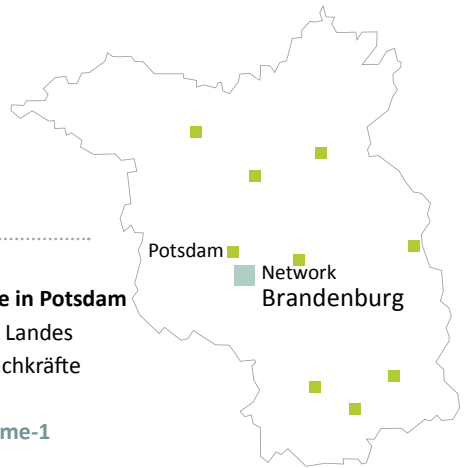

Malwina Szmigiel (Finsterwalde) | Tel.: 0355 7835146 | Mobil: 0160 99719873 |

szmigiel@hwk-cottbus.de

Lukas Kocur (Großräschen, Königs Wusterhausen) | Tel.: 0355 7835177 |

Mobil: 0160 97278256 | kocur@hwk-cottbus.de

Languages: German, English, Polish, Russian, Czech; additional languages with prior arrangement (interpreter).

We are responsible for: Südbrandenburg.

We are also happy to advise you at the following locations: Finsterwalde, Großräschen, Königs Wusterhausen.